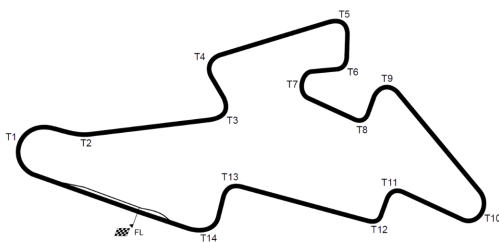

VERSION: 2026/001 – DATE: 05/07/2026 - TIME: 12,30

CONTACT	CELL.
PROMOTER	0039 345 5163677

FRIDAY 10 JULY 2026

START	FINISH	TIME	CLASSES	PROGRAMME
8,30	8,50	20'	300 SSP / KLASS GP	Training
8,55	9,15	20'	CUP 1000	Training
9,20	9,40	20'	CUP 600 / SPORT BIKE / TWINSERIES / AA R7 CUP / APRILIA RS 660 / WEC	Training
9,45	10,05	20'	STK 1000 / SBK	Training
10,10	10,30	20'	SSP 600 / 600 NG / 600 STK	Training

NO TECHNICAL INSPECTION REQUEST

LENGTH	5403 MT.
WIDTH	15 MT.
CORNER	SX 6 DX 8
STRAIGHT	636 MT.

TECHNICAL AND ADMINISTRATIVE INSPECTION

VERSION: 2026/001 – DATE: 05/07/2026 - TIME: 12,30

CLASS	09 JULY	10 JULY	11 JULY
ALL CLASSES	20,00 – 22,30	7,00 – 18,00	07,30 – END OF QP

SUNDAY 12 JULY 2026

EVENT WEEKEND

DATE	TIME	EVENT	LOCATION
10 July	19,30	BRIEFING	Press Room
	20,00	HAPPY HOURS	Hospitality Area
11 July	12,20	POLE POSITION CEREMONY	Podium Area
	19,30	BOX STORIES INSIDE	Hospitality Area
12 July	13,40	NATIONAL ANTHEM	Starting Grid